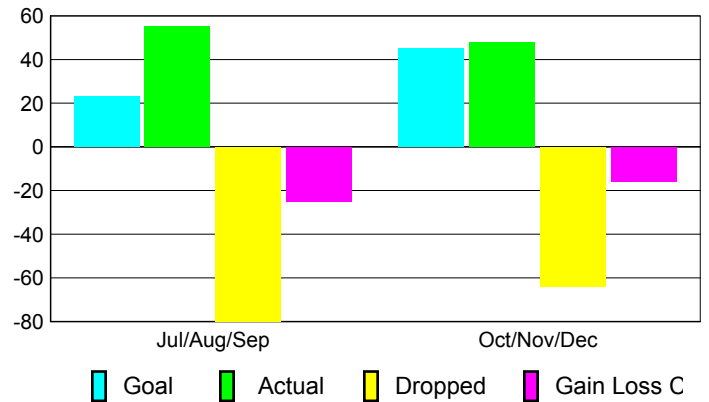

Membership Results 2010-2011

Goal, New, Dropped, Gain/Loss