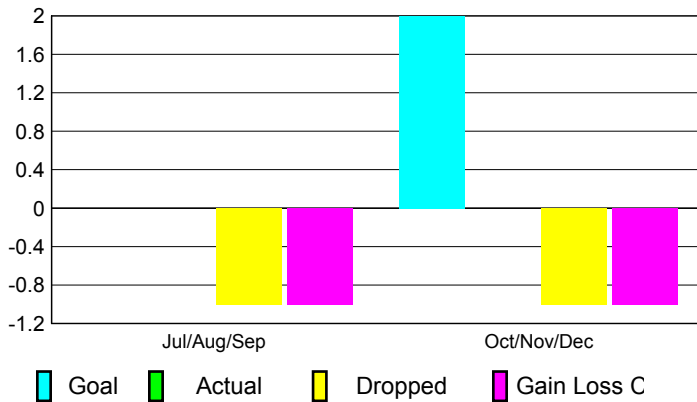

2010-2011 GMT Reports for District (or Undistricted) **District 2 S1**

GMT: **JOHN 'JACK' R FERGUSON**

Location: **TEXAS**

GMT CA: **1**

CLUBS

Club Results
2010-2011

Clubs
2009-2010

Month	New Club Goal	Actual New Clubs	Actual Dropped Clubs	Gain/Loss of Clubs	Gain/Loss of Clubs
Jul/Aug/Sep	0	0	-1	-1	0
Oct/Nov/Dec	2	0	-1	-1	0
Totals	2	0	-2	-2	0

Club Results 2010-2011

Goal, New, Dropped, Gain/Loss

Comparison of Club Gain/Loss

Current Year Compared to the Previous Year

YTD Status Quo Clubs 2010-2011

Status Quo Clubs Compared to Status Quo Members

MEMBERSHIP