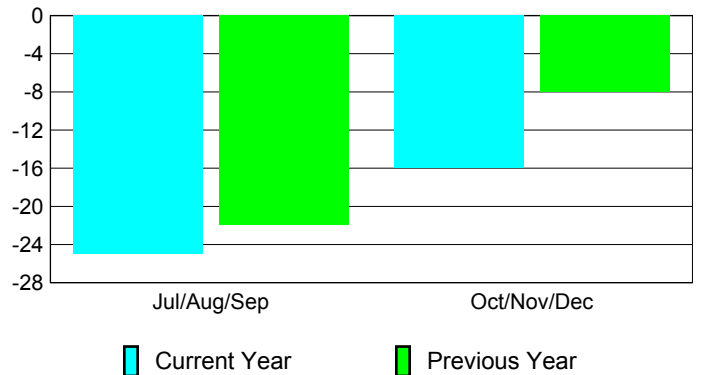

Comparison of Membership Gain/Loss

Current Year Compared to the Previous Year